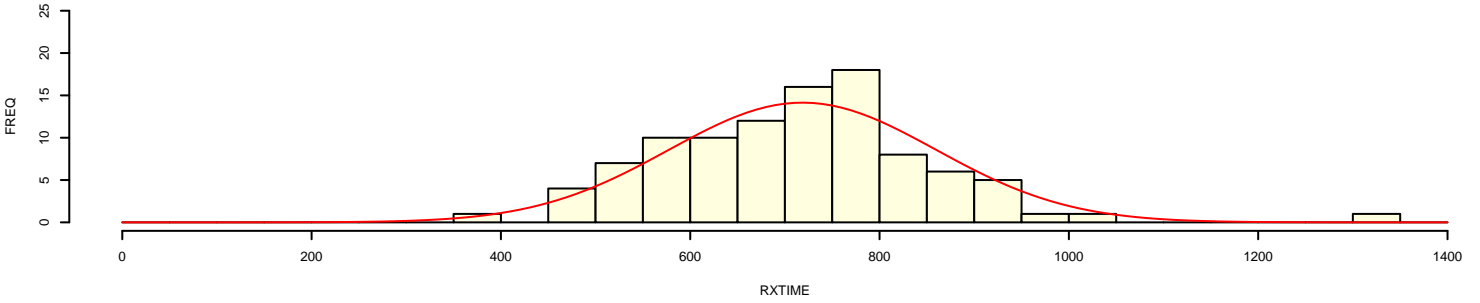

Histogram for RXTIME (FREQ = 'low')

Histogram for RXTIME (FREQ = 'medium')

Histogram for RXTIME (FREQ = 'high')