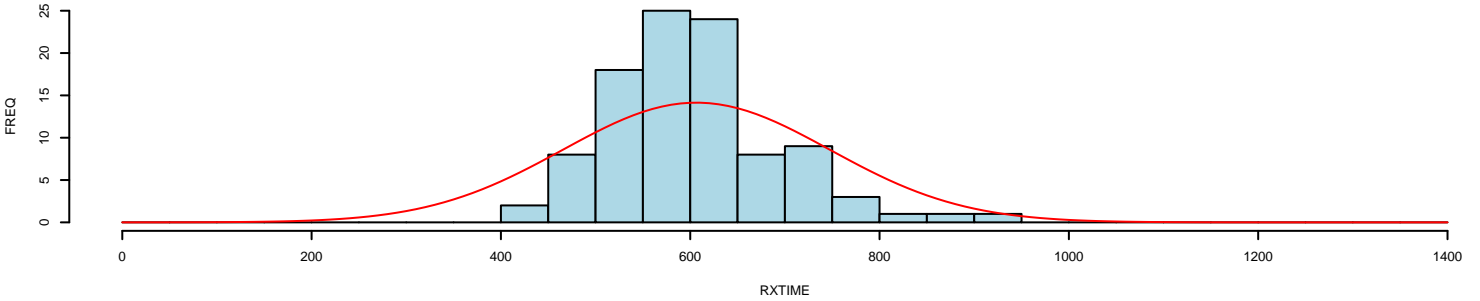

Histogram for RXTIME (FREQ = 'low')

Histogram for RXTIME (FREQ = 'medium')

Histogram for RXTIME (FREQ = 'high')